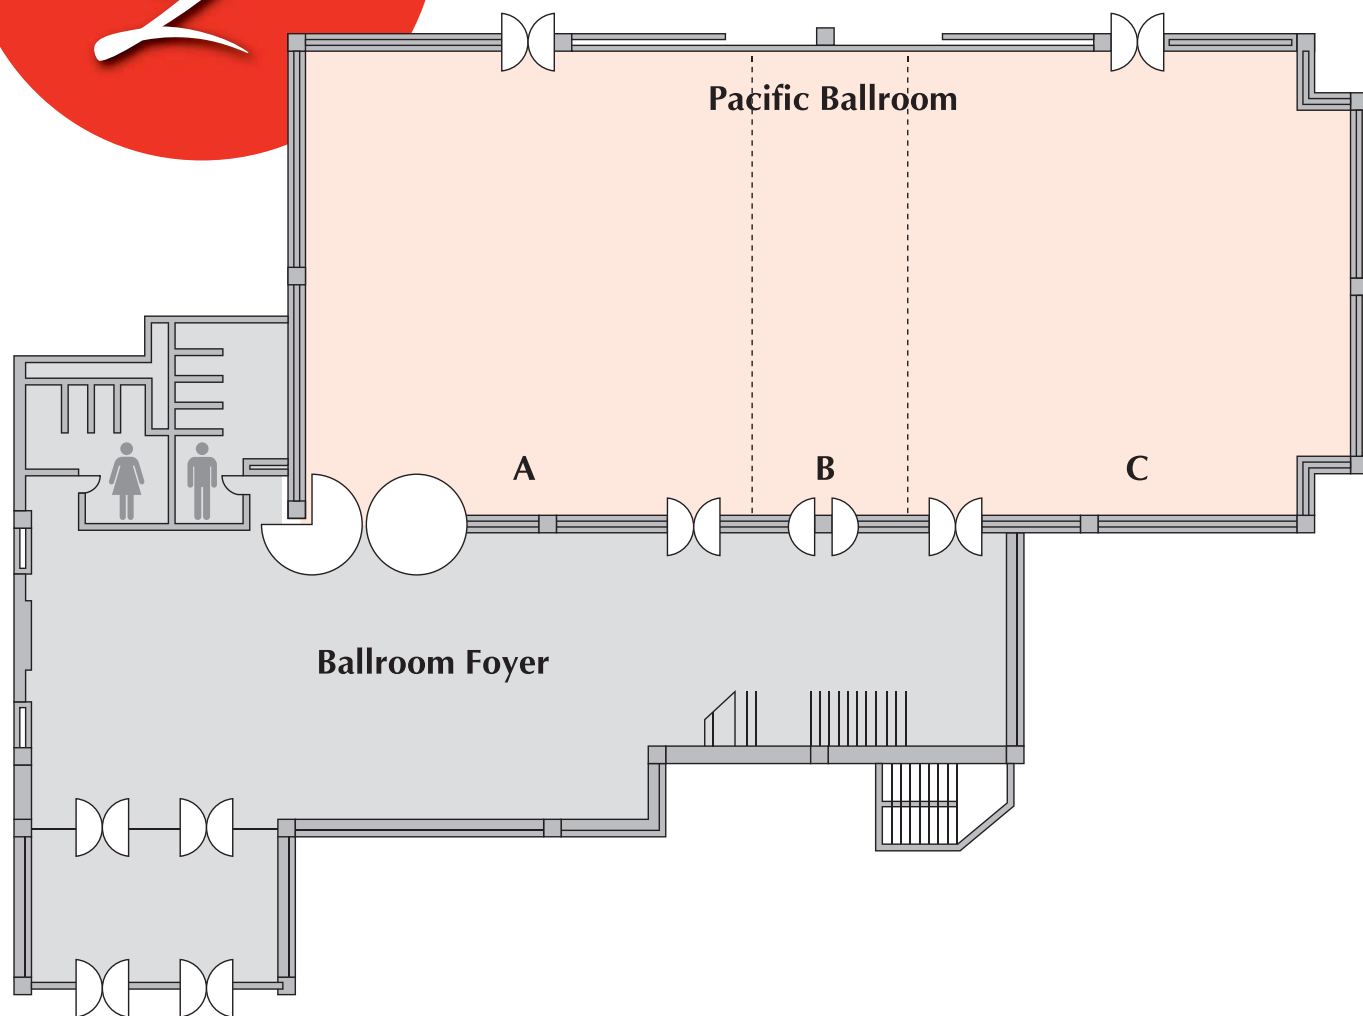

Jalan Putra, 50350 Kuala Lumpur, Malaysia

T +60 (3) 4042 5555

F +60 (3) 4043 5253

E resv@seripacific.com

W www.seripacifichotel.com

f facebook.com/seripacificofficial

Level 3

ROOM	CAPACITIES							DIMENSIONS (In Metric)	AREA (M ²)	CEILING (M)
	Cocktail Reception	Theatre	Banquet (Sit Down Dinner)	Classroom	U-Shape	Hollow Square	Boardroom			
Bunga Anggerik A & B	40	50	50	30	22	22	20	5.72 x 15.93	91.11	3.65
Bunga Anggerik A	-	30	20	15	9	10	12	5.72 x 8.01	45.81	3.65
Bunga Anggerik B	-	30	20	15	9	10	12	8.65 x 12.28	110.54	3.65
Bunga Raya	50	75	60	35	30	36	30	8.65 x 12.28	110.54	3.65
Bunga Jasmine	40	40	40	25	20	22	26	12.96 x 5.79	75.03	2.75
Bunga Lily	-	15	-	-	-	-	12	4.47 x 5.79	25.90	2.75
Bunga Orkid	-	-	-	-	-	-	10	4.28 x 4.54	19.43	2.75

ROOM	CAPACITIES							DIMENSIONS	AREA	CEILING
	Cocktail Reception	Theatre	Banquet (Sit Down Dinner)	Classroom	U-Shape	Hollow Square	Boardroom	(In Metric)	(M ²)	(M)
Pacific Ballroom	500	600	400	350	100	100	90	16.49 x 31.99	527.51	7.90
Pacific Ballroom A	150	150	150	100	40	60	30	16.49 x 14.30	235.80	7.90
Pacific Ballroom C	150	150	150	100	40	60	30	16.49 x 12.76	210.41	7.90
Pacific Ballroom A & B	200	200	180	150	52	64	45	16.49 x 19.23	317.10	7.90
Pacific Ballroom B & C	200	200	180	150	52	64	45	16.49 x 17.69	291.71	7.90